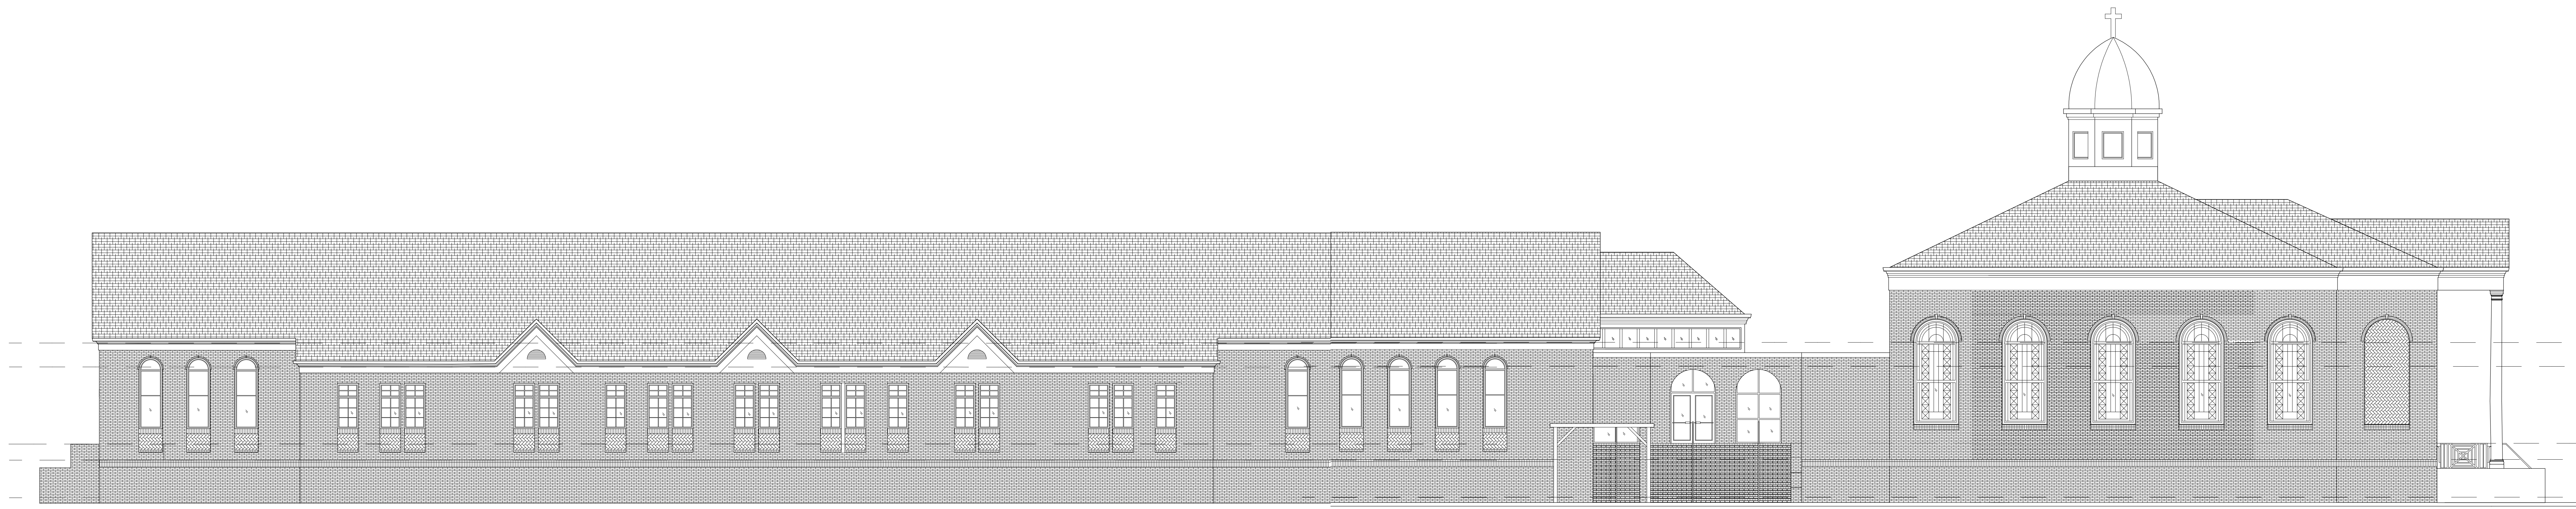

North Elevation
1/8"=1'-0"

West Elevation
1/8"=1'-0"

East Elevation
1/8"=1'-0"

FIRST UNITED METHODIST PORT ST. JOE

Quina Grundhoefer Architects
♦ ♦ ♦